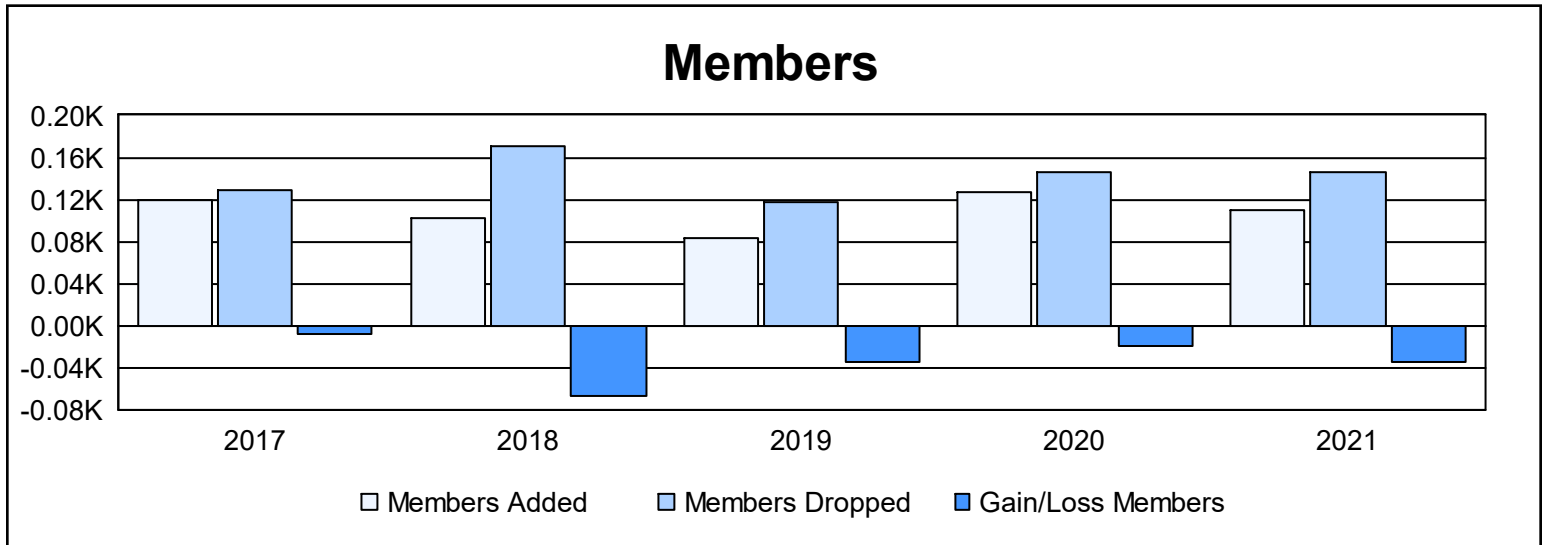

Year	New Clubs	Dropped Clubs	Gain/ Loss Clubs	New Members	Charter Members	Reinstate Members	Transfer Members	Total Member Added	Total Members Dropped	Gain/ Loss Members
2016-2017	0	1	-1	114	0	2	4	120	129	-9
2017-2018	0	1	-1	93	0	4	6	103	170	-67
2018-2019	0	0	0	75	0	1	7	83	118	-35
2019-2020	1	2	-1	76	35	7	8	126	146	-20
2020-2021	1	1	0	65	32	6	7	110	145	-35
<b>Average</b>	<b>0</b>	<b>1</b>	<b>-1</b>	<b>85</b>	<b>13</b>	<b>4</b>	<b>6</b>	<b>108</b>	<b>142</b>	<b>-33</b>

### Membership Composition June 2021 Cumulative