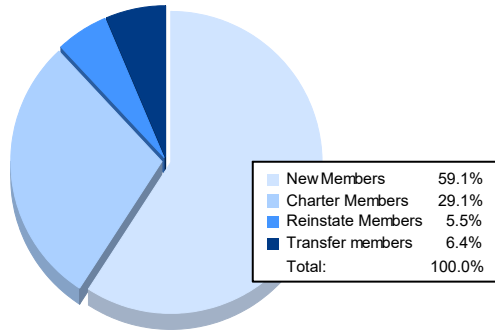

Year	New Clubs	Dropped Clubs	Gain/ Loss Clubs	New Members	Charter Members	Reinstate Members	Transfer Members	Total Member Added	Total Members Dropped	Gain/ Loss Members
2016-2017	0	1	-1	114	0	2	4	120	129	-9
2017-2018	0	1	-1	93	0	4	6	103	170	-67
2018-2019	0	0	0	75	0	1	7	83	118	-35
2019-2020	1	2	-1	76	35	7	8	126	146	-20
2020-2021	1	1	0	65	32	6	7	110	145	-35
<b>Average</b>	<b>0</b>	<b>1</b>	<b>-1</b>	<b>85</b>	<b>13</b>	<b>4</b>	<b>6</b>	<b>108</b>	<b>142</b>	<b>-33</b>

### Membership Composition June 2021 Cumulative

### Gender Composition June 2021 Cumulative