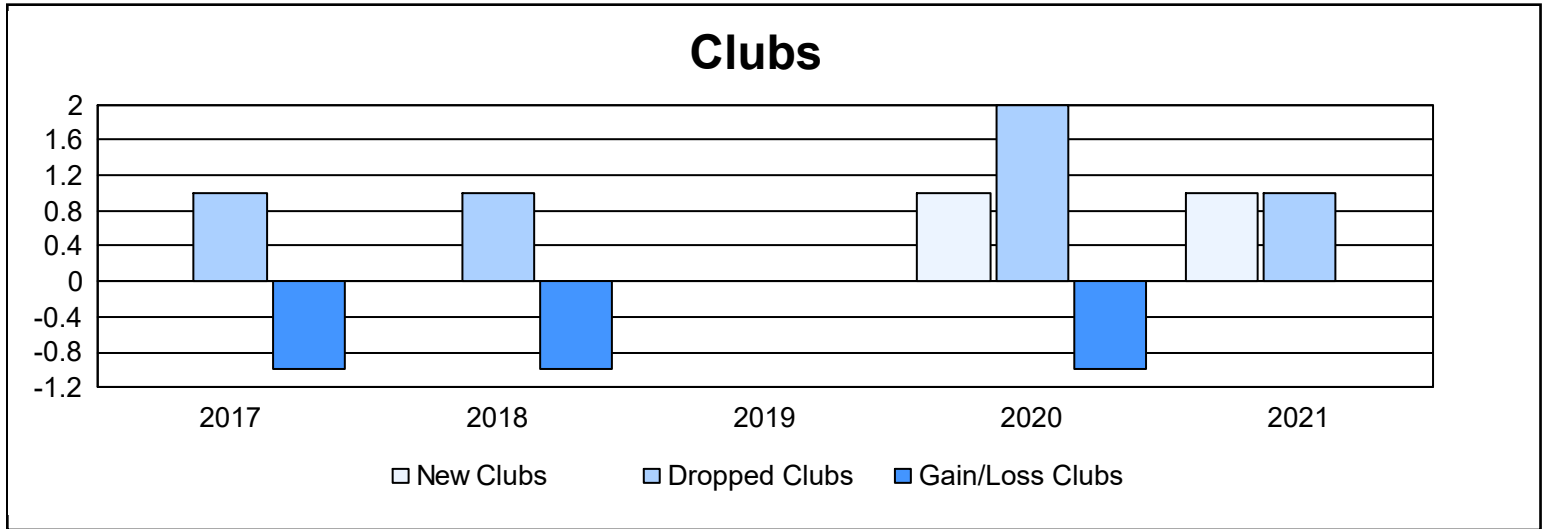

Year	New Clubs	Dropped Clubs	Gain/ Loss Clubs	New Members	Charter Members	Reinstate Members	Transfer Members	Total Member Added	Total Members Dropped	Gain/ Loss Members
2016-2017	0	1	-1	114	0	2	4	120	129	-9
2017-2018	0	1	-1	93	0	4	6	103	170	-67
2018-2019	0	0	0	75	0	1	7	83	118	-35
2019-2020	1	2	-1	76	35	7	8	126	146	-20
2020-2021	1	1	0	65	32	6	7	110	145	-35
<b>Average</b>	<b>0</b>	<b>1</b>	<b>-1</b>	<b>85</b>	<b>13</b>	<b>4</b>	<b>6</b>	<b>108</b>	<b>142</b>	<b>-33</b>

### Membership Composition June 2021 Cumulative